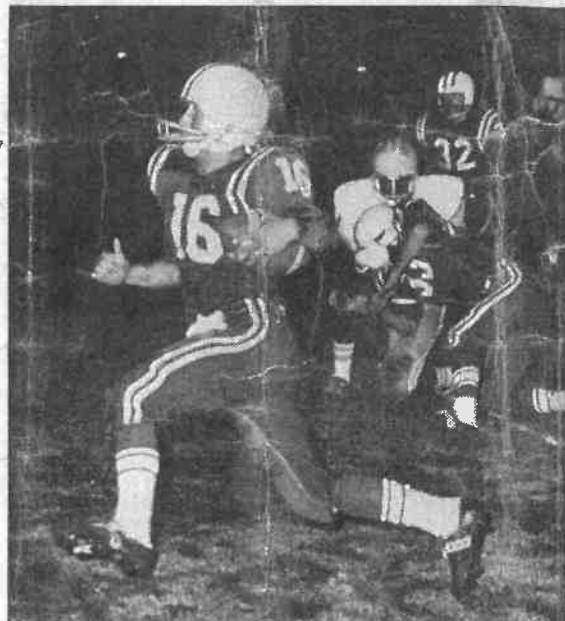

Lakewood Lancers
 COACHING STAFF

Head Coach John Ford
 Assistants
 Tom Collins, Jim. Barnett, Gene
 Gillies, Dennis-Moulton, Bill Alex-
 ander, Don Shaw.
 Trainer Gary Graves

Coca-Cola

CIF Action

FRAN ON A SPURT — The Cardinals' number one tailback, Fran Kachaturian, will be carrying the brunt of the Whittier attack. Kachaturian led the Cards to an upset over highly-ranked St. Paul. The Cinderella Cardinals extended their winning streak to three games, which they will put on the line tonight at Cerritos College.

TOUCHDOWN WHITTIER — John Albini, Whittier Quarterback, runs for a 21-yard gain to put the Cardinals in front to stay.

LANCER ON THE RUN — Mike Owens, Lakewood's excellent tailback, runs for a good gain against Compton.

LAKWOOD LEADER — Lancer Quarterback Kim Hannaford picked up good yardage on this roll-out. He will lead the Lancers tonight against the Cardinals in CIF play.

FIRST DOWN — Rick Gillies outraced Compton defense for this first down to sustain a Lancer touchdown drive.